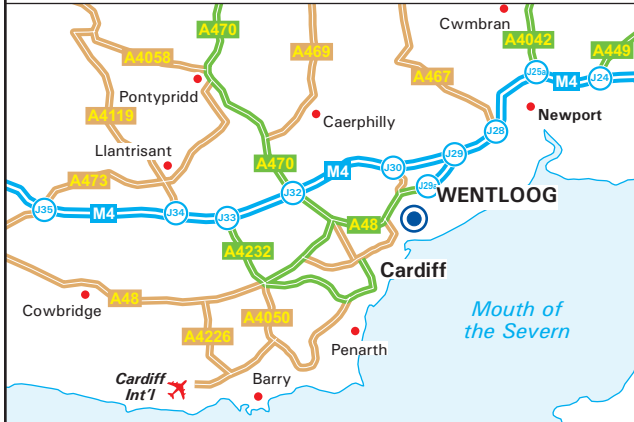

eurobond

delivering low risk building solutions

Wentlog Corporate Park
Wentlog
Cardiff, CF3 2ER
United Kingdom
T: +44 (0)2920 77 66 77
F: +44 (0)2920 36 91 61
W: www.eurobond.co.uk

From M4 Westbound

- Leave the M4 at Junction 29 (signed Cardiff (E&S) & A48M).
- Join the A48M and continue onto the A48 for 4 miles.
- Leave the A48 at the Llanederyn Interchange (signed A4161, Docks, Cardiff East), take the first exit onto the A4161 (Southern Way).
- Move into the right hand lane and go over the flyover.
- At the roundabout take the first exit onto Lamby Way.
- Continue onto the B4239 (Wentlog Avenue) and pass straight over three further roundabouts, until you reach the Wentlog Corporate Park Security Gate.
- At the Security Gate you will be directed to Eurobond.

From M4 Eastbound

- Leave the M4 at Junction 30 (signed Cardiff (East) & A4232).
- Join the A4232. Continue straight over the first roundabout.
- At the second roundabout, take the second exit onto the A48, following signs for Cardiff.
- Continue on the A48 for 2 miles.
- Follow directions above 'From M4 Westbound' - point 3.

By Train

- Cardiff is on the main London Paddington - South Wales line and is also served by trains from Reading, Swindon, Bristol, Swansea and Carmarthen.